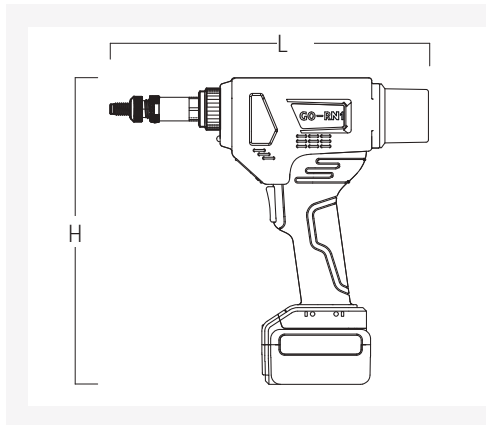

GO-RN1 - LITHIUM-ION CORDLESS RIVET NUT TOOL

RIVETING CAPACITY FOR BLIND RIVET NUTS

6-32 ~ 5/16-18UNC

All Materials

WEIGHT	3.30 lbs	1.5 kg
L x H	10.62" x 10.23"	270 x 260 mm
STROKE ADJUSTABLE FROM / UP TO	.008" - .23"	0.2 - 6.0 mm
PULLING FORCE	4046 lbf	18.0 kn
MATERIAL	PE	
ITEM CODE	22770 30010	

INCLUDED EQUIPMENT SET

MANDRELS & ANVILS	6-32UNC, 8-32UNC, 10-24UNC, 10-32UNF, 1/4-20UNC, 5/16-18UNC	
QUICK CHANGE BATTERY	18 V Li-Ion / 2.0 Ah / 36 Wh	
CHARGER	18 V Li-Ion	
ABS CASE	14.96" x 11.81" x 3.15"	38 x 30 x 8 cm

METRIC EQUIPMENT SET

MANDRELS & ANVILS	M3, M4, M5, M6, M8
ITEM CODE	2277039910

18V **LI-ION** **BRUSHLESS MOTOR**

GO-RN1 - LITHIUM-ION CORDLESS RIVET NUT TOOL

DELIVERED WITH:

WATCH VIDEO HERE:

GO-RN1