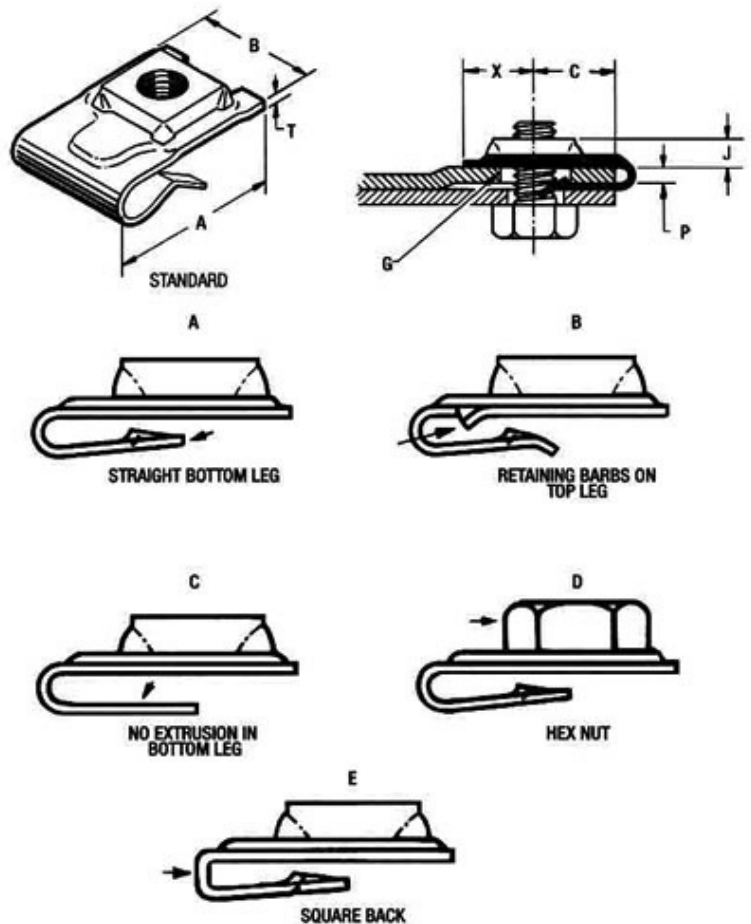

## ADVANCE BRAND J-NUTS

**J-NUTS** are self-retaining fasteners that slide or snap over panel edges and hold their position for blind assembly and easy hole alignment.

- Easy to install, no special tools required
- Will not clog when painted before or after application
- Available in a variety of sizes
- Some varieties have barbs that grip the surface for extra retention